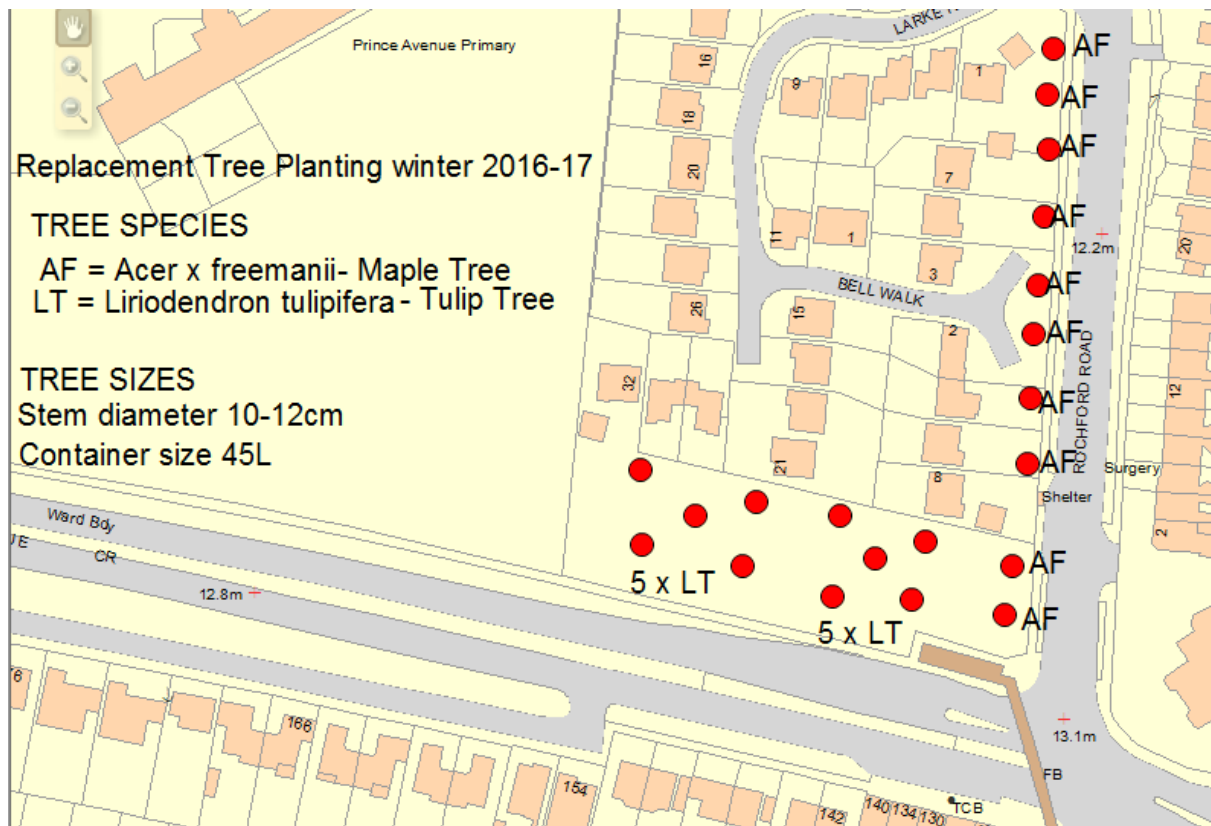

Plan for Tree Planting – Bell Walk, Prince Avenue

20 trees for planting in winter 2016-2017

Species characteristics

Acer freemanii

Large, vigorous tree
Mature height – up to 20m
Shape of crown – broad, spreading
Provides autumn colour

Liriodendron tulipifera

Large, fast growing tree
Mature height – 15-20m
Shape of crown – broad and pyramidal